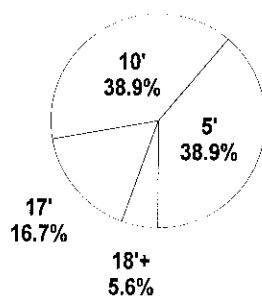

KHSAA Basketball - TEAM SHOT CHART for the Magoffin County Lady Hornets
Magoffin County Lady Hornets vs. Elizabethtown Lady Panthers
DATE: 03/22/2006 TIME: 8:55 pm CST SITE: Diddle Arena-Bowling Green, KY

Shot Summary	M/A	%	PTS
3Pt FG	1/17	5.9%	3
2Pt FG	17/43	39.5%	34
Layups - L	2/2	100.0%	4
Layups - R	2/2	100.0%	4
Dunks	0/0	0.0%	0
Putbacks	2/4	50.0%	4
Overall Shooting	18/60	30.0%	37
Free Throws	6/10	60.0%	6
Total Points			43

By Period	FG	FGA	FG%	3Pt	3PA	3P%	FT	FTA	FT%	PTS	ORB	DRB	TR	PF	AST	TO	BS	ST	P/S
1st Period	4	11	36.4	0	4	0.00	0	0	0.00	8	1	3	4	0	1	4	0	3	0.73
2nd Period	4	13	30.8	0	2	0.00	1	1	100	9	1	5	6	5	1	3	0	3	0.69
3rd Period	5	16	31.3	0	4	0.00	3	5	60.0	13	7	4	11	2	1	4	0	1	0.72
4th Period	5	20	25.0	1	7	14.3	2	4	50.0	13	3	5	8	9	1	3	0	6	0.59
Game	18	60	30.0	1	17	5.88	6	10	60.0	43	12	17	29	16	4	14	0	13	0.66

Scoring Breakdown

Scoring Range