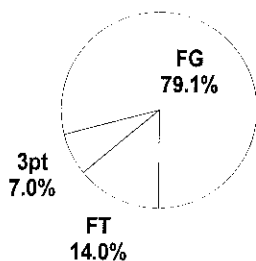

Shot Summary	M/A	%	PTS
3Pt FG	1/17	5.9%	3
2Pt FG	17/43	39.5%	34
Layups - L	2/2	100.0%	4
Layups - R	2/2	100.0%	4
Dunks	0/0	0.0%	0
Putbacks	2/4	50.0%	4
Overall Shooting	18/60	30.0%	37
Free Throws	6/10	60.0%	6
Total Points			43

Scoring Distribution